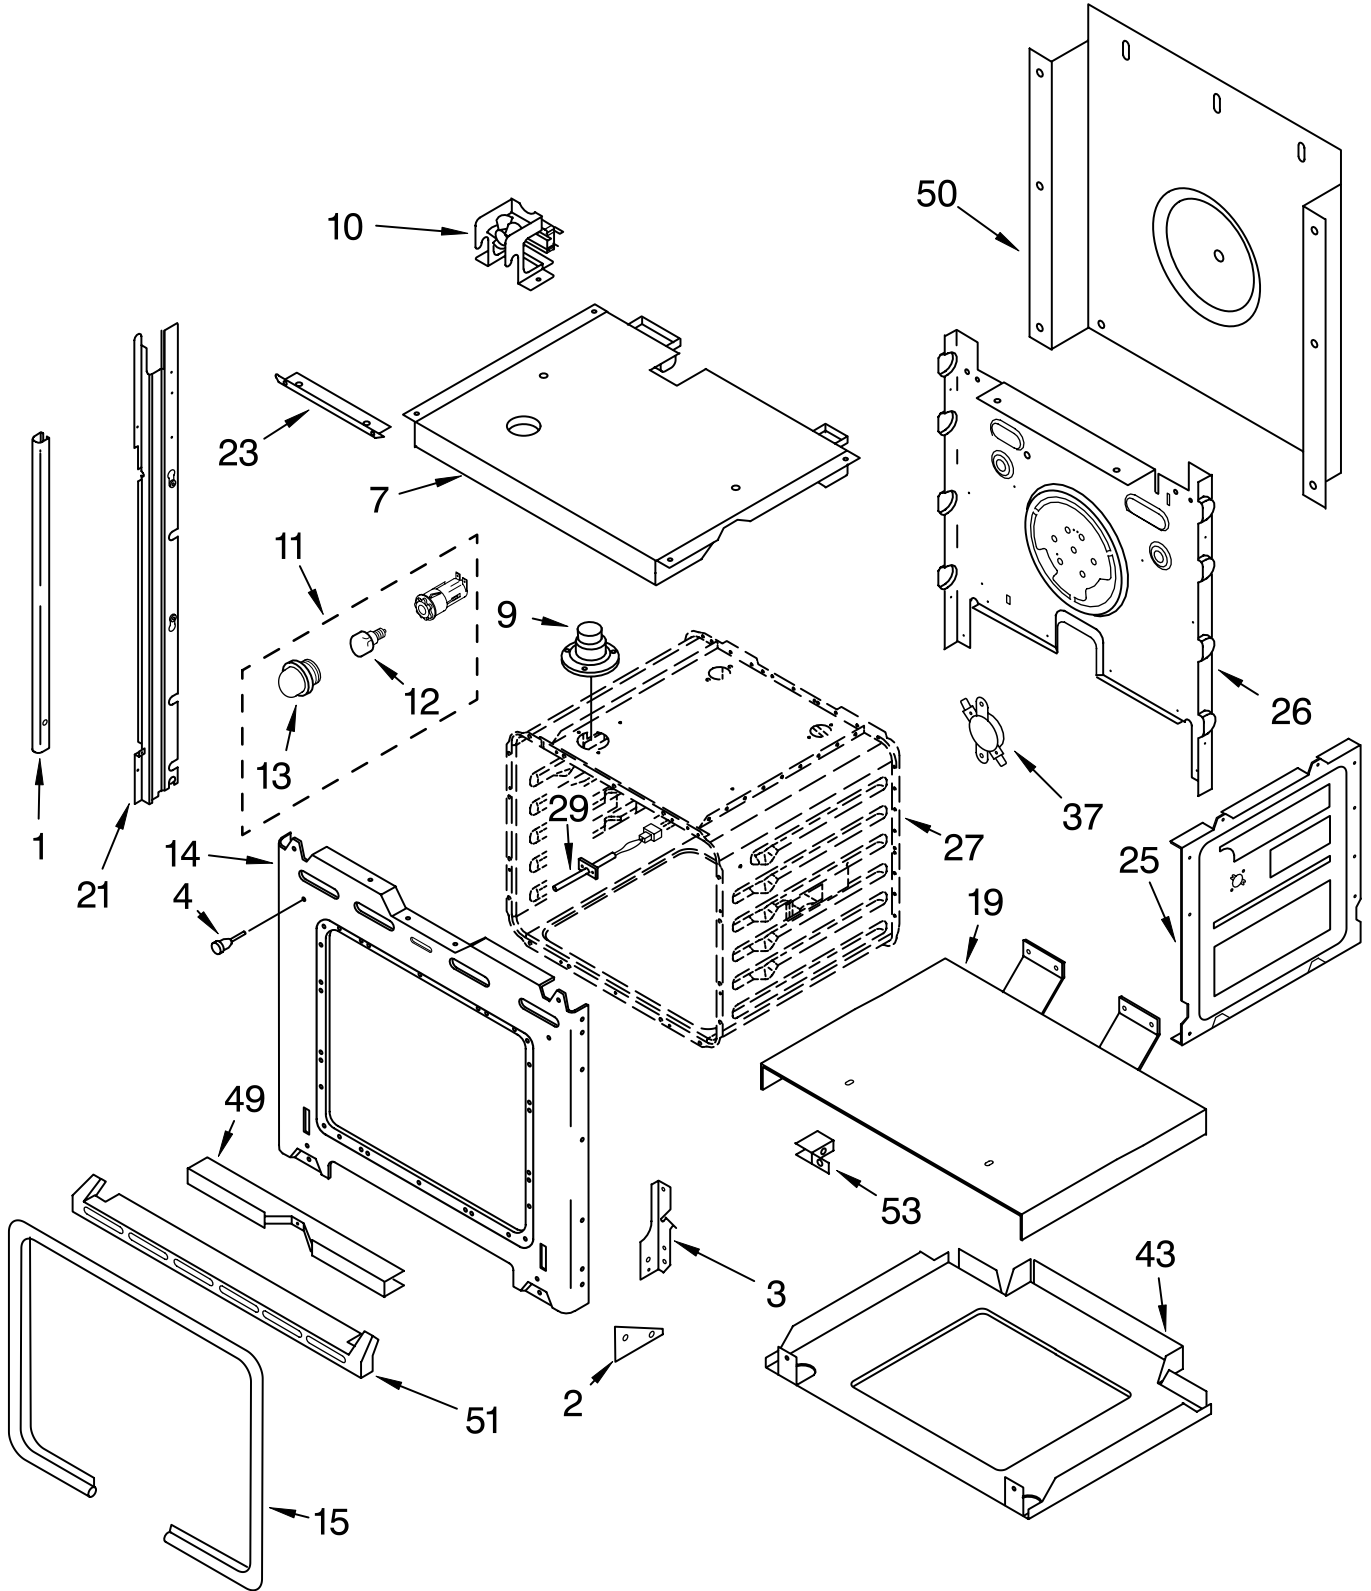

OVEN PARTS

For Models:RS610PXGW3, RS610PXGN3, RS610PXGV3
(White) (Almond) (Black on Biscuit)

FOR ORDERING INFORMATION REFER TO PARTS PRICE LIST